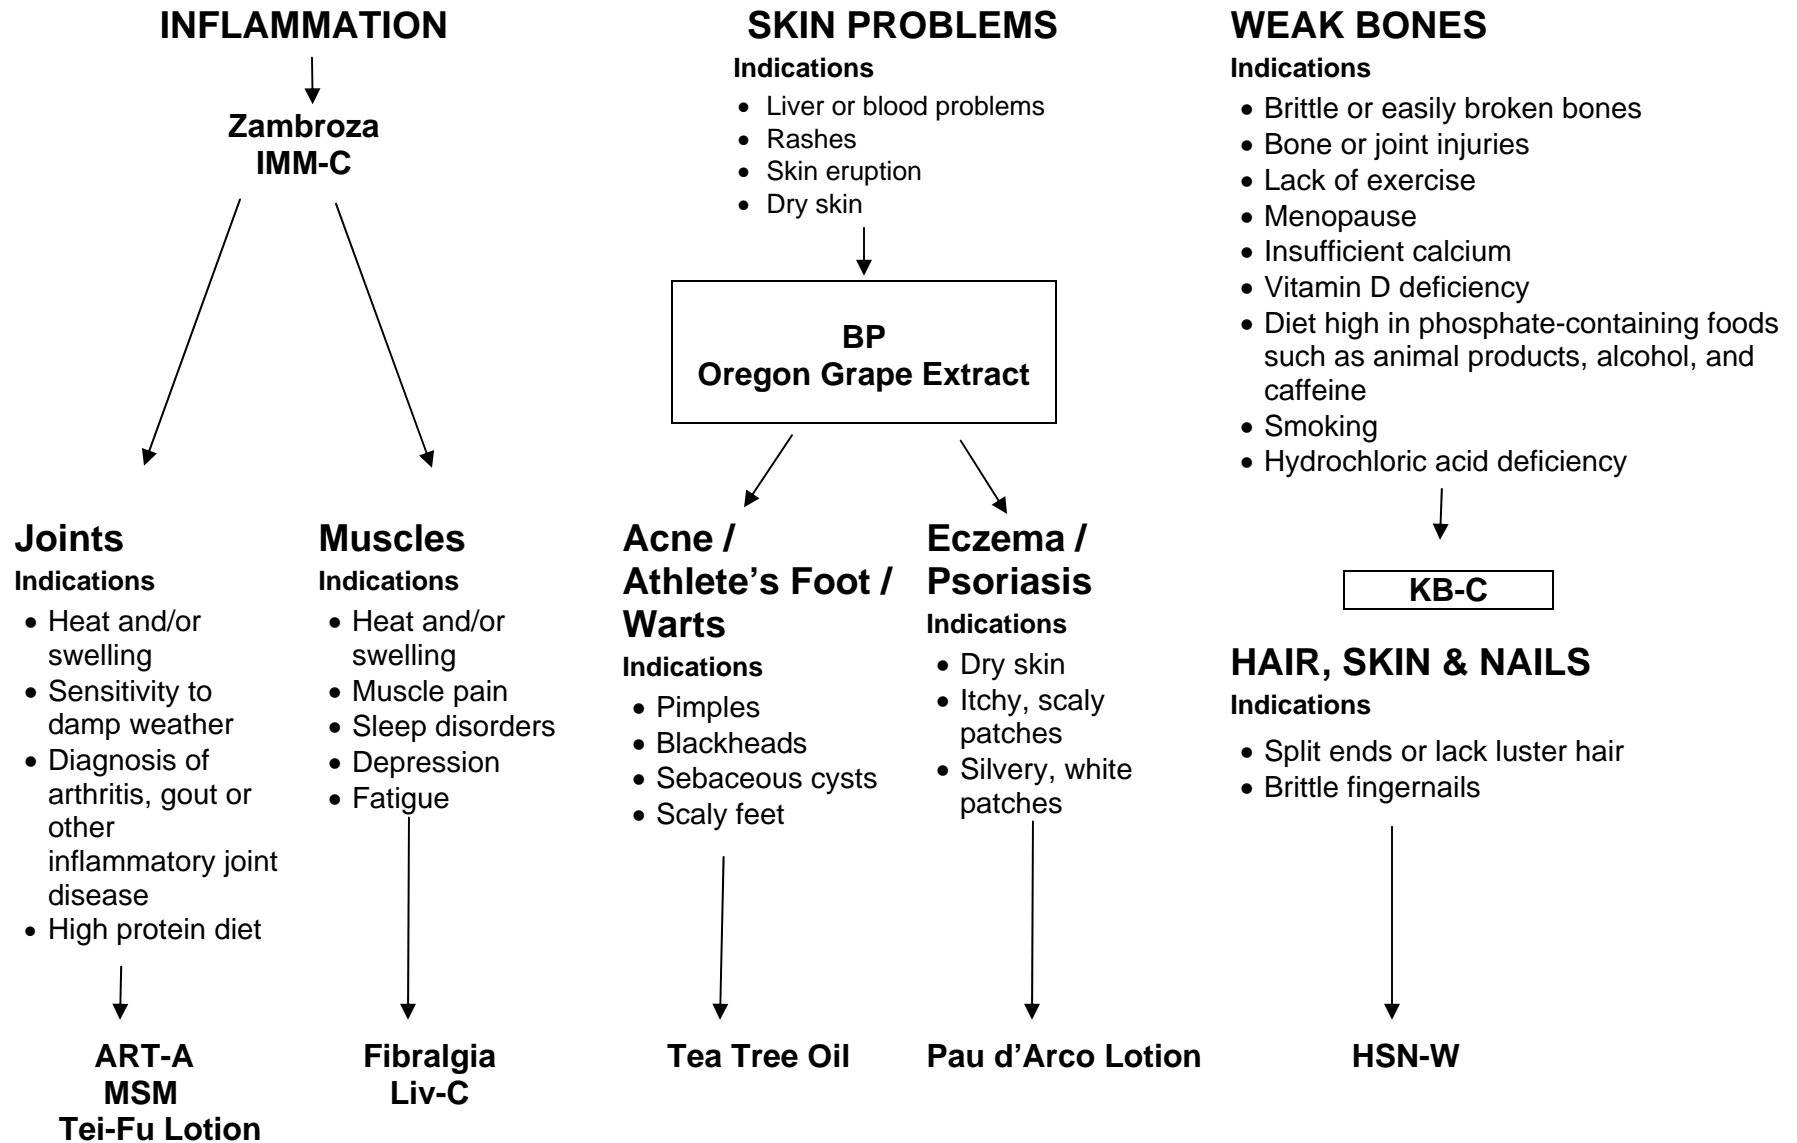

# STRUCTURAL SYSTEM

Key System Products: Cal/Mag Plus, Vitamin A & D

# MUSCLE / BONES / JOINTS / HAIR / SKIN / NAILS

Nutritional Support: Multi Vitamins & Minerals (SynerPro)

\* For proper care of this potentially dangerous condition, please consult a competent health care professional.

This flow chart is based on the work of Steven Horne  
Adapted by Behrooz Tahririha 2005